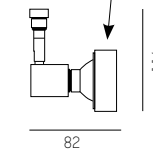

CONTE VOLARE

Schienstrahler aus Aluminium · geeignet für QPAR 16 oder QPAR 20 / GU10 / Retrofit max. 9W · Oberfläche pulverbeschichtet · optionaler Dekorring in vier verschiedenen Farben erhältlich · exkl. Leuchtmittel · Dimmbarkeit siehe Leuchtmittel

Aluminium track spotlight · Suitable for QPAR 16 or QPAR 20/GU10/Retrofit max. 9 W · Powder-coated finish · Optional decoration ring available in four different colours · Without light source · Dimmable or not dimmable depending on light source

340°
90°