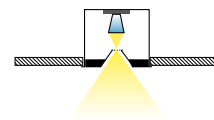

LFO Lens-Technology by Bartenbach