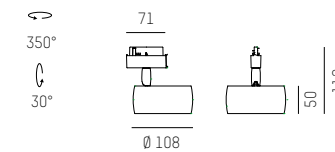

PROJECT
PARKHOTEL, GRAZ, AUSTRIA

VIBO

PRODUCT

Design: INHOUSE

VIBO VOLARE

LED Schienenstrahler aus Aluminium · Oberfläche pulverbeschichtet · spezielle Linsenoptik ohne Streulicht · Dekoring in Weiß oder Schwarz pulverbeschichtet · UGR<16 · inkl. Konverter · nicht dimmbar
Aluminium LED track spotlight · Powder-coated finish · Special lens optics without stray light · Decoration ring with a powder-coated finish in white or black · UGR of <16 · Converter included · Not dimmable

VIBO VOLARE DIMM

LED Schienenstrahler aus Aluminium · Oberfläche pulverbeschichtet · spezielle Linsenoptik ohne Streulicht · Dekoring in Weiß oder Schwarz pulverbeschichtet · UGR<16 · inkl. Konverter · dimmbar
Aluminium LED track spotlight · Powder-coated finish · Special lens optics without stray light · Decoration ring with a powder-coated finish in white or black · UGR of <16 · Converter included · Dimmable

Farbe Leuchte / luminaire colour

Schwarz/black Weiß/white

Farbe Adapter / adapter colour

Grau/grey Weiß/white Schwarz/black

Farbe Dekor Ring / decoration ring

Weiß/white Schwarz/black

PRODUCT