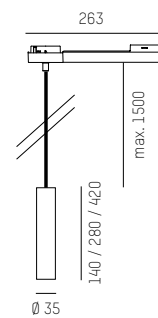

TRIGGA SHORT VOLARE DIMM / TRIGGA LONG VOLARE DIMM / TRIGGA XL VOLARE DIMM

LED Pendelleuchte aus Aluminium · Oberfläche pulverbeschichtet · zurückversetzte Linsen mit verschiedenen Abstrahlwinkeln · Lichtaustrittsfläche von nur 10mm · inkl. 1500 mm schwarzem Kabel aus Stoffgeflecht · UGR<16 · inkl. Konverter, dimmbar

Aluminium LED pendant luminaire · Powder-coated finish · Recessed lenses with different beam angles · Light-emitting surface of just 10 mm · 1500 mm of black fabric cable included · UGR of <16 · Converter included, dimmable