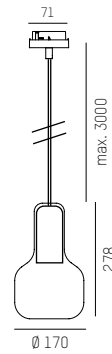

Aluminium pendant luminaire · Suitable for QPAR 16, GU10 or Retrofit max. 9 W · Combined with a hand-blown glass body · 3000 mm of black plastic cable included · Without light source · Dimmable or not dimmable depending on light source