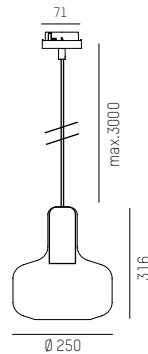

CORPA IRIS L VOLARE

Pendelleuchte aus Aluminium · geeignet für QPAR 16, GU10 oder Retrofit max. 9W · kombiniert mit einem mundgeblasenen Glaskörper · inkl. 3000mm schwarzem Kabel aus Kunststoff · exkl. Leuchtmittel · Dimmbarkeit siehe Leuchtmittel

Aluminium pendant luminaire · Suitable for QPAR 16, GU10 or Retrofit max. 9 W · Combined with a hand-blown glass body · 3000 mm of black plastic cable included · Without light source · Dimmable or not dimmable depending on light source