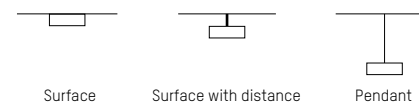

Type

Track 18 x 18mm

Core Colours (Volare Track)

Pendants

Spots

Luminaires

Info VOLARE