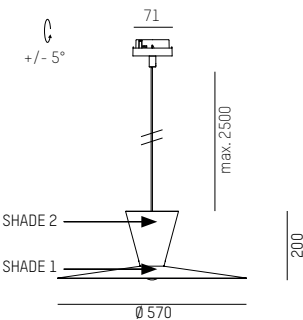

WIZARD L VOLARE

Pendelleuchte aus Aluminium · geeignet für A60, E27 oder Retrofit max. 7W · Ober- und Unterschirm in verschiedenen Farben kombinierbar, schwenkbar +/- 5° · inkl. 2500mm Kabel schwarzem Kabel aus Stoffgeflecht · exkl. Leuchtmittel · Dimmbarkeit siehe Leuchtmittel

Aluminium pendant luminaire · Suitable for A60, E27 or Retrofit max. 7 W · Can be combined with top and bottom shade in different colours · Tilt +/- 5° · 2500 mm of black fabric cable included · Without lamp · Dimmable or not dimmable depending on light source