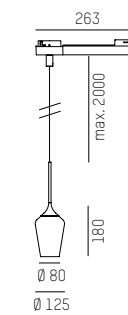

Aluminium pendant luminaire · Combined with a hand-blown glass body · Recessed light source for improved glare control · 2000 mm of black fabric cable included · Converter included · Dimmable or not dimmable depending on configuration