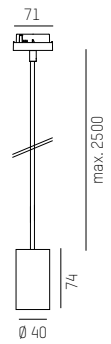

LOON MINI VOLARE

Pendelleuchte aus Aluminium · geeignet für D45, E14 oder Retrofit max. 4W · hochwertig gearbeitete Lampenfassung aus Aluminium für Aufnahme dekorativer Leuchtmittel · inkl. 2500mm schwarzem Kabel aus Stoffgeflecht · exkl. Leuchtmittel · Dimmbarkeit siehe Leuchtmittel
Aluminium pendant luminaire suitable for D45, E14 or Retrofit max. 4 W · High-quality aluminium lamp holder for decorative lamps · 2500 mm of black fabric cable included · Without lamp light source · Dimmable or not dimmable depending on light source