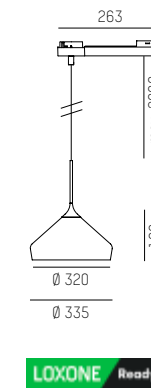

Farbe Leuchte / luminaire colour

Schwarz/black

Farbe Adapter / adapter colour

Grau/grey

Weiß/white

Schwarz/black

Farbe Glas / glass colour

Rauchgrau/
smoked grey

Braun/brown

Violett/violet

PRODUCT