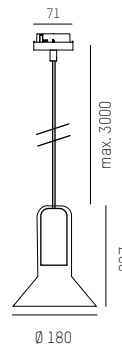

Aluminium pendant luminaire · Suitable for QPAR 16, GU10 or Retrofit max. 9 W · Combined with a hand-blown glass body · 3000 mm of black plastic cable included · Without light source · Dimmable or not dimmable depending on light source