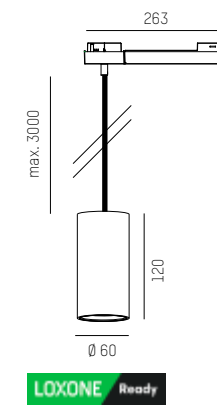

DARK NIGHT XS VOLARE

LED Pendelleuchte aus Aluminium · Oberfläche pulverbeschichtet · Reflektor in vier Farben erhältlich · inkl. 3000mm schwarzem Kabel aus Kunststoff · UGR<19 · inkl. Konverter · je nach Ausführung dimmbar oder nicht dimmbar

Aluminium LED pendant luminaire · Powder-coated finish · Reflector available in four colours · 3000 mm of black plastic cable included · UGR of <19 · Converter included · Dimmable or not dimmable depending on configuration