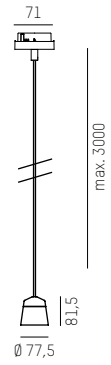

LEO 1 VOLARE

Pendelleuchte aus Aluminium · geeignet für QPAR 16 / GU10 / Retrofit max. 9W · Oberfläche pulverbeschichtet · inkl. 3000mm schwarzem Kabel aus Kunststoff · exkl. Leuchtmittel · Dimmbarkeit siehe Leuchtmittel
Aluminium pendant luminaire · Suitable for QPAR 16/GU10/Retrofit max. 9 W · Powder-coated finish · 3000 mm of black plastic cable included · Without light source · Dimmable or not dimmable depending on light source