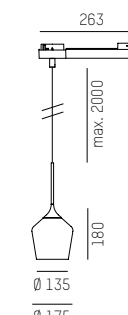

LOXONE Ready