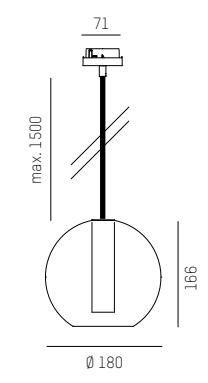

Aluminium LED pendant luminaire with decorative hand-blown glass · Powder-coated finish · Recessed lenses with different beam angles · Light-emitting surface of just 10 mm · 1500 mm of black fabric cable included · UGR of <16 · Adapter available in grey, white and black · Converter included · Not dimmable