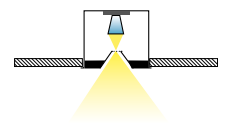

LFO Lens-Technology by Bartenbach