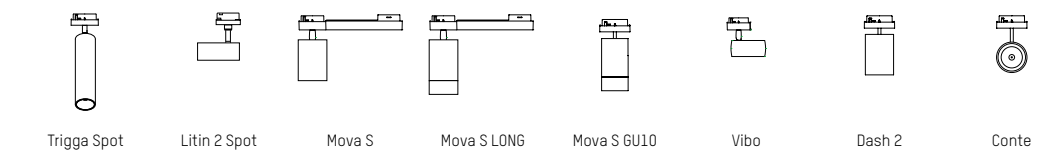

Spots

Luminaires

Info VOLARE