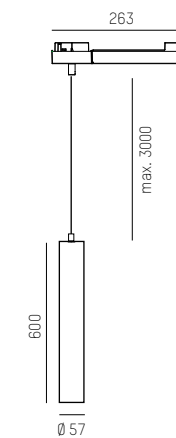

LOXONE Ready