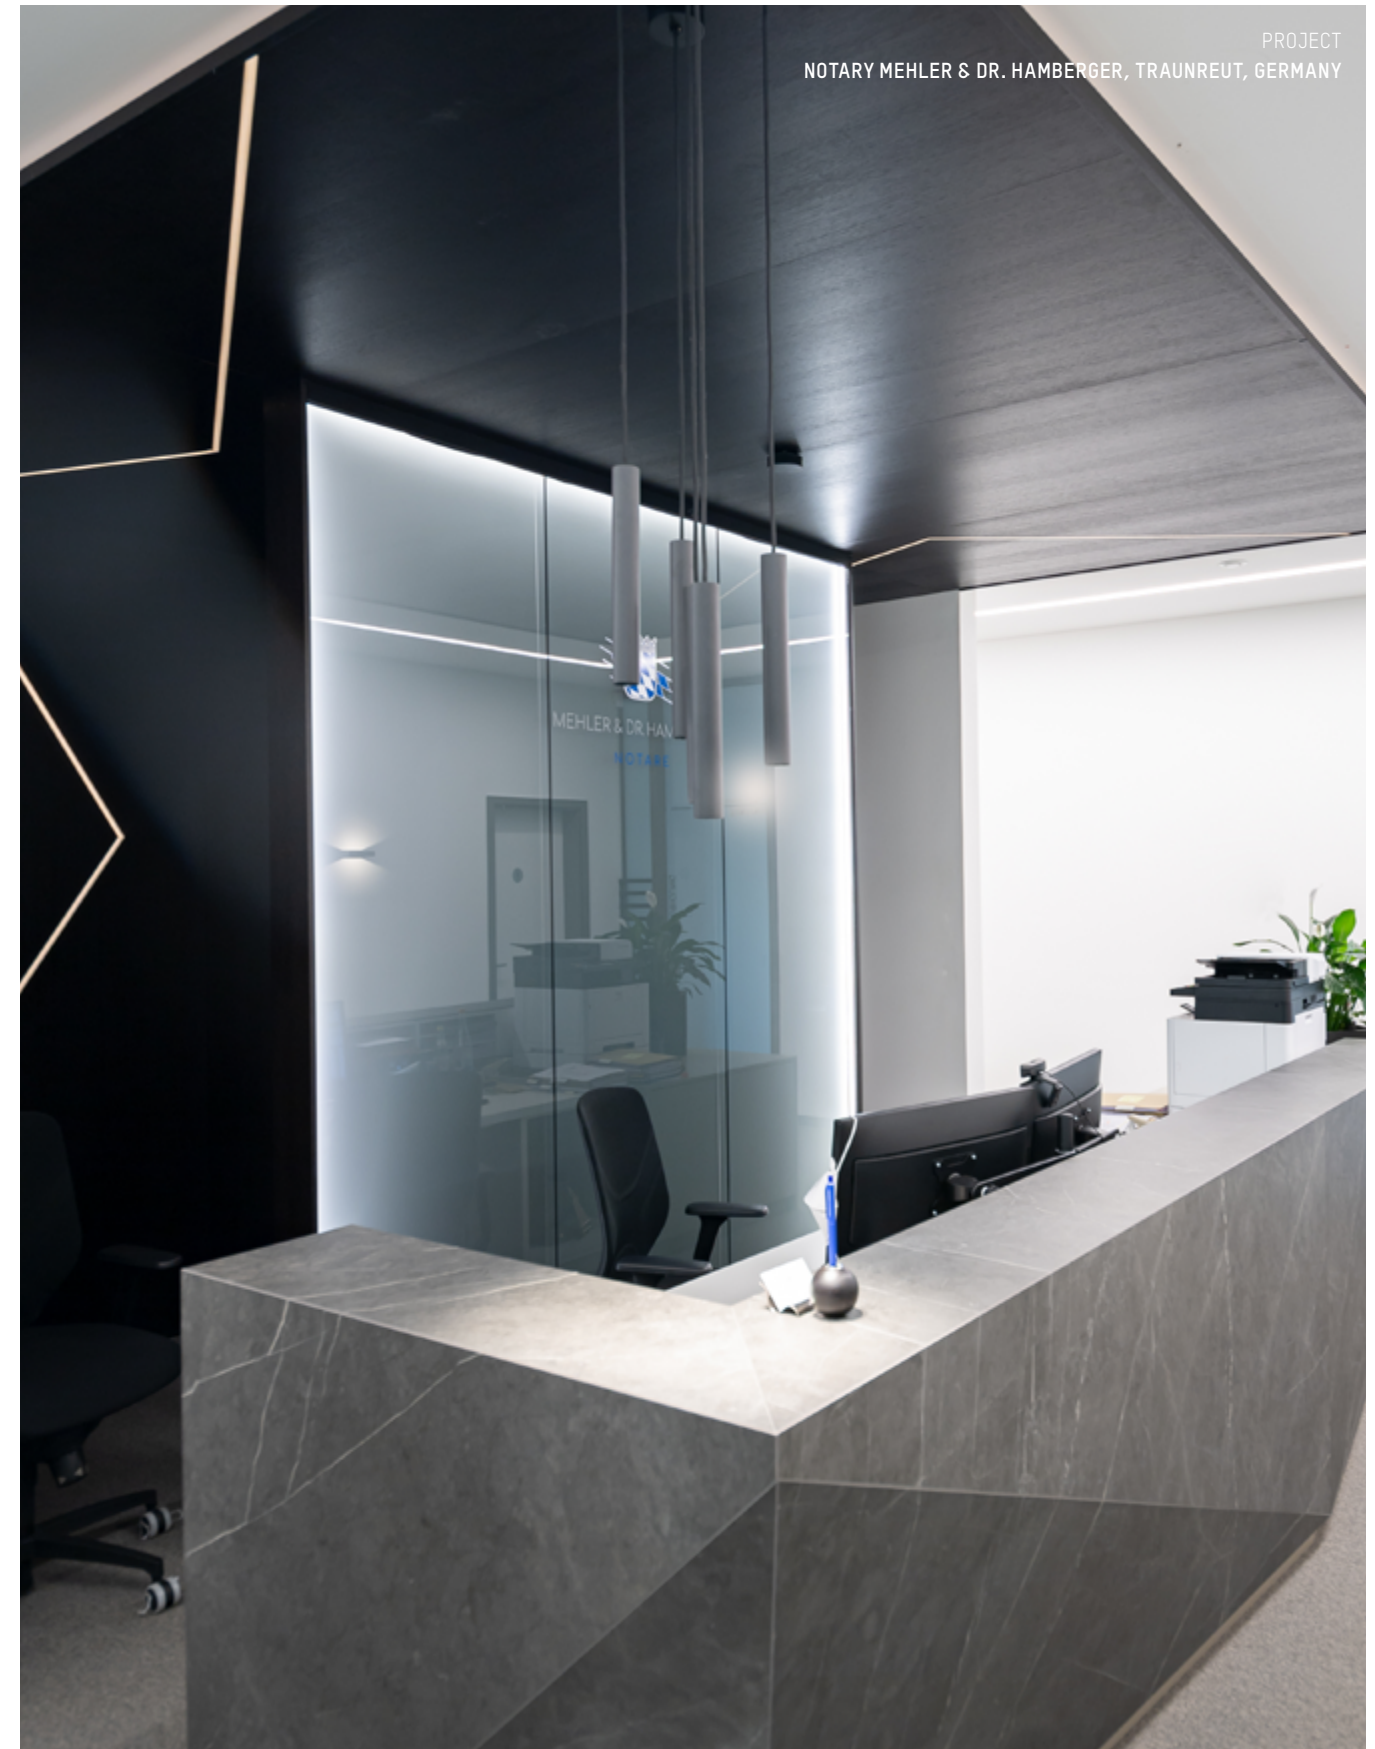

TRIGGA SHORT VOLARE DIMM / TRIGGA LONG VOLARE DIMM / TRIGGA XL VOLARE DIMM

LED Pendelleuchte aus Aluminium · Oberfläche pulverbeschichtet · zurückversetzte Linsen mit verschiedenen Abstrahlwinkeln · Lichtaustrittsfläche von nur 10mm · inkl. 1500 mm schwarzem Kabel aus Stoffgeflecht · UGR<16 · inkl. Konverter, dimmbar

Aluminium LED pendant luminaire · Powder-coated finish · Recessed lenses with different beam angles · Light-emitting surface of just 10 mm · 1500 mm of black fabric cable included · UGR of <16 · Converter included, dimmable

LFO Lens-Technology by Bartenbach

Erhältlich in Creative Colours / Available in Creative Colours

Farbe Leuchte / luminaire colour

Farbe Adapter / adapter colour

Design: Serge & Robert Cornelissen

PROJECT
NOTARY MEHLER & DR. HAMBERGER, TRAUNREUT, GERMANY