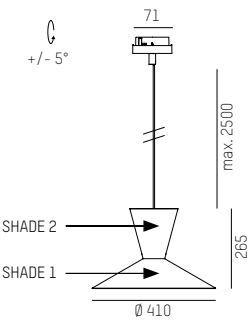

Aluminium pendant luminaire · Suitable for A60, E27 or Retrofit max. 7 W · Can be combined with top and bottom shade in different colours · Tilt +/- 5° · 2500 mm of black fabric cable included · Without lamp · Dimmable or not dimmable depending on light source