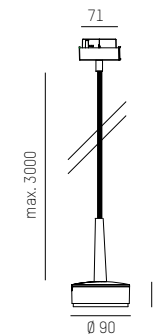

LITIN 2 PD VOLARE
AC-LED Pendelleuchte aus Aluminium
· Oberfläche pulverbeschichtet · mit
statiertem, bündigem Diffusor aus PMMA
oder mit Linsenoptik erhältlich · Gehäuse
und Dekorring in unterschiedlichen Farben
kombinierbar · inkl. 3000mm Kabel Schwarz
aus Kunststoff
Aluminium AC LED pendant luminaire ·
Powder-coated finish · With satined flush
diffuser in PMMA or with lens optics ·
Housing and decoration ring available in
different colours · 3000 mm of black
plastic cable included